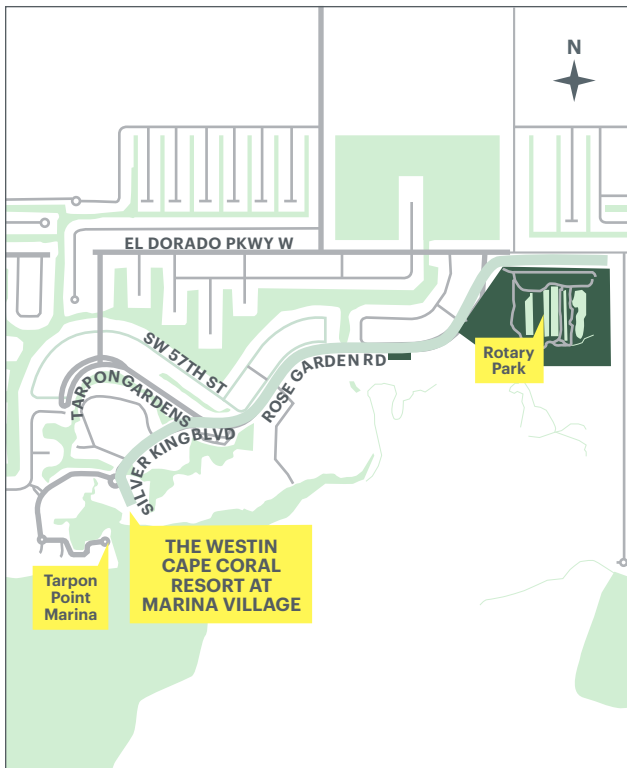

WESTIN *WORKOUT*

# Running Map by new balance

 3 mi

1 mi = 1.6 km