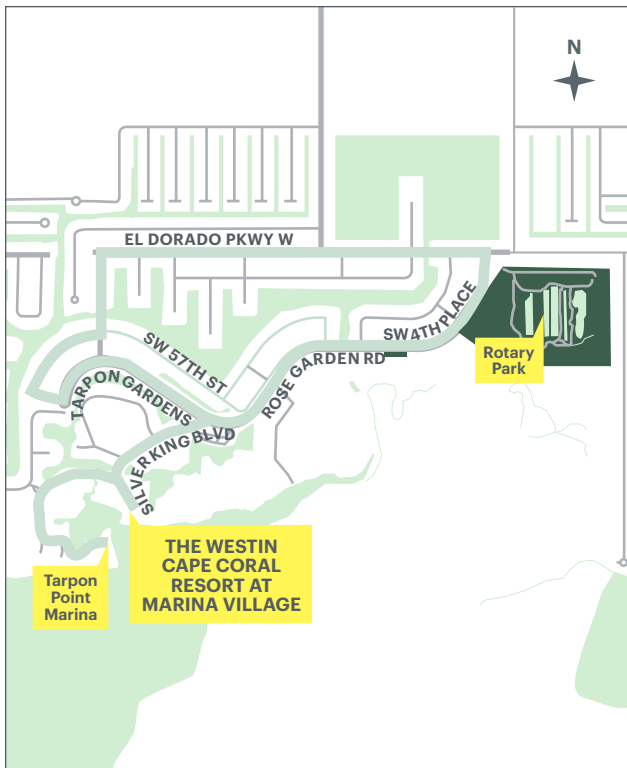

WESTIN *WORKOUT*

Running Map by new balance

 5 mi

1 mi = 1.6 km